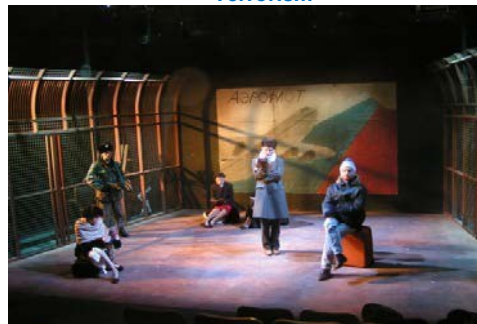

Terrorism

+

LIGHTING DESIGN - United States, Canada, Europe & Asia

Theater

Production

Road to Mecca
Oscar & Walt (N. American Premiere)
I and You
Evita
Dragon of Polish Hills
Camelot
The Weir
King Charles III
The Royale
Blithe Spirit
The Skull of Connemara
As You Like It
Henry V on a Trapeze

House & Garden

Lysistrata
Hobson's Choice
Hair
1960

Stuff Happens

Empire Series

Julius Caesar

Becket Festival

Endgame
Play, A Piece of Monologue,
That Time, Krapp's Last Tape, Not I,
Come & Go, Happy Days, What Where,
Footfalls, Rockaby, Ohio Impromptu,
Rough for Theatre 2,
Act Without Words, Make Sense Who May,
Rough for Theatre 1, Breath.

The Pillowman

Accidental Death of an Anarchist

Waiting for Godot

A Midsummer Night's Dream

Terrorism

All the Kings Men

Tartuffe

Of Mice and Men

Juno & The Paycock

Goodnight Desdemona, Good Morning Juliet

The Road to Mecca

Top Girls

The Mound Builders

The Boyfriend

Machinal

Art - Asian Premiere

Balls

Ten Fingers

Tommy

42nd Street

Nonsense (co-designed with Cindy Limauro)

Moby Dick (world premiere)

(co-designed with Cindy Limauro)

Grand Hotel

Journey West

Director

Jerome Davis
Andrew Paul
Lucy Jane Atkinson
Jerome Davis
Dave English
Jerome Davis
Jerome Davis
Karen O' Brien
Avis HatcherPuzzo
Alan Stanford
Martin Giles
Mark Sutch
Steven Huges

Andrew Paul
Daniel Wozniak
Andrew Paul
Mark Sutch
Jerome Davis
Andrew Paul
Andrew Paul
Andrew Paul
Tadeusz Bradecki
Ellen Mease
Martin Giles
Sheila McKenna
Melanie Dryer
Larry John Meyers

Andrew Paul
Stuart Carden
Jerome Davis
David Henderson
Natalie Wilson
Angie Langfield
Adrian Hall
Emma Griffin
Jerome Davis
Jerome Davis
C.T. Steele
Jerome Davis
Antony Tucky
Kent Paul
Bruce Hostettler
Marc Woodruff
Ivan Heng
Lim Kay Siu
Marc Masterson
Christine Gradl
Bill Pfuderer
Francesco Verdinelli
Rick Lombardo

David Massarella
Lim Kay Siu

Company

Burning Coal Theater Co., Raleigh, NC
Kinetic Theater Co., Pittsburgh, PA
Burning Coal Theater Co., Raleigh, NC
Burning Coal Theater Co., Raleigh, NC
New Hazlet Theater, Pittsburgh, PA
Burning Coal Theater Co., Raleigh, NC
Burning Coal Theater Co., Raleigh, NC
Burning Coal Theater Co., Raleigh, NC
Burning Coal Theater Co., Raleigh, NC
Pittsburgh & Irish Classical Theatre
Pittsburgh & Irish Classical Theatre
Burning Coal Theater Co., Raleigh, NC
Burning Coal Theater Co., Raleigh, NC
Aerial Theater Co., Raleigh, NC
Pittsburgh & Irish Classical Theatre
University of Windsor, Canada
Pittsburgh & Irish Classical Theatre
Burning Coal Theater Co., Raleigh, NC
Burning Coal Theater Co., Raleigh, NC
Pittsburgh & Irish Classical Theatre
Pittsburgh & Irish Classical Theatre
Pittsburgh & Irish Classical Theatre

Pittsburgh & Irish Classical Theatre