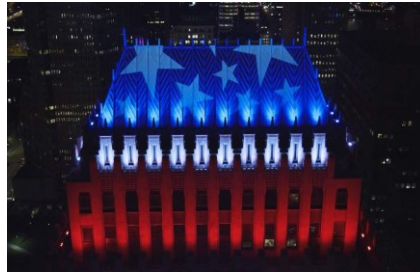

Koppers Building